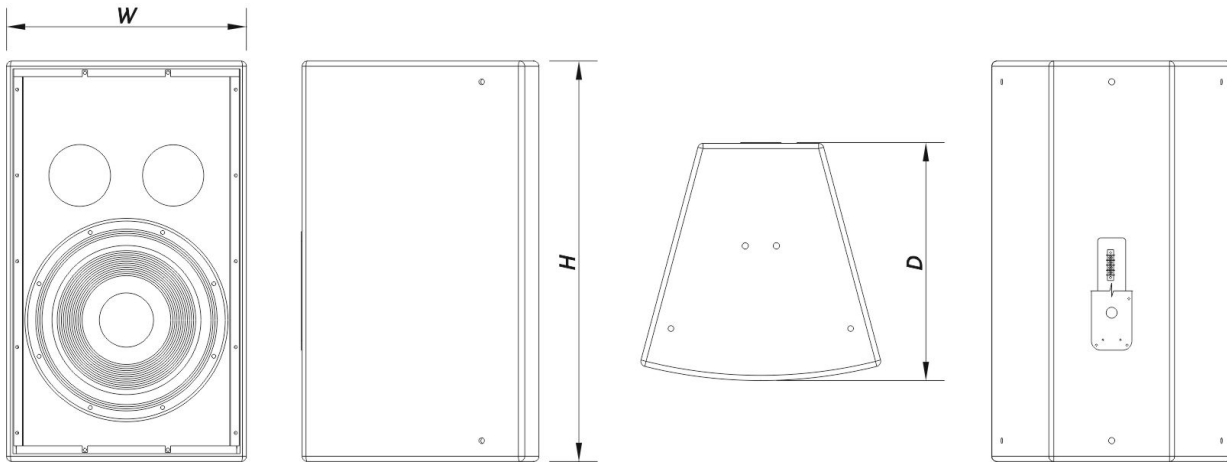

Connectors

Audio Input Connector	Covered Barrier Strip Terminals
Audio Output Connector	Covered Barrier Strip Terminals

Enclosure

Enclosure Construction	Birch Plywood
Enclosure Geometry	Rectangular
Rigging	M10 Rigging Points
Finish	Fiberglass
Color	Black
IP Rating	IP54
Depth	460 mm (18,1 in)
Dimensions (H x W x D)	775 x 465 x 460 mm 30,5 x 18,3 x 18,1 in
Net Weight	33,0 kg (72,8 lb)

Carton Dimensions (H x W x D)	870 x 550 x 530 mm 34,3 x 21,7 x 20,9 in
Shipping Weight	40,0 kg (88,0 lb)

DIMENSIONS

ORDERING INFORMATION

Model	Description	P/N
System		
WR-151S-DX		10428200
Replacement Parts		
15SX	Cone Transducer	10214340