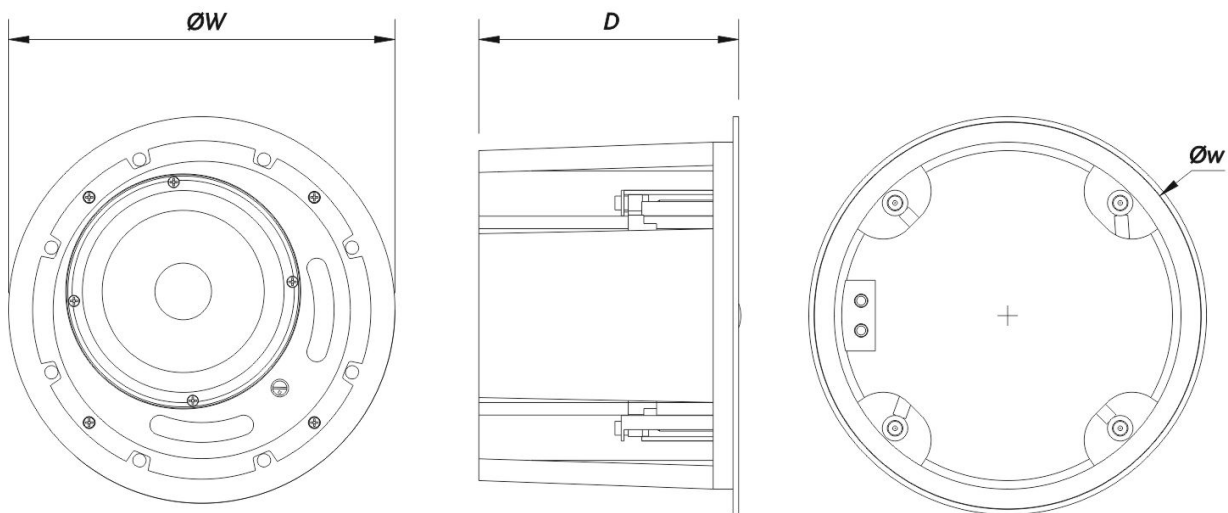

## Enclosure

Enclosure Geometry	Round
Color	White
Cut Out Diameter	250 mm (9,9 in)
Depth	185 mm (7,3 in)
Dimensions ( H x W x D )	275 x 275 x 185 mm 11,0 x 11,0 x 7,3 in
Net Weight	1,9 kg ( 4,2 lb )

## DIMENSIONS