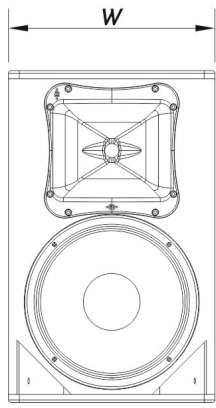

ORDERING INFORMATION

Model	Description	P/N
System		
ARTEC-312.64-W		10423857
Replacement Parts		
12MI	Cone Transducer	10214310
BC-614	Horn	30006443
F-AR315	Filter	30006593
GM-12MI	Recone Kit	20208290
GM-M34	Diaphragm	20205060
LAMP-F-21	Lamp	30000535
M-34	Compression Driver	10207080
Accessories		
ANL-2	Rigging Accessories	10101020
AX-SPG1	Installation & Stacking Acc.	10105050

ARTEC-312.64-W

DAS Audio Group, S.L. - C/ Islas Baleares 24 - 46988
Fuente del Jarro - Valencia - Spain - Tel. +34961340860
Updated (DD/MM/YYYY): 10/10/2024