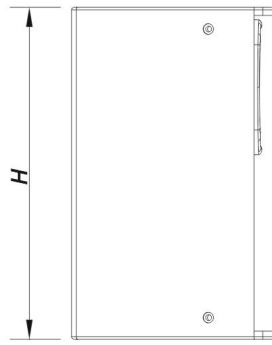

ORDERING INFORMATION

Model	Description	P/N
System		
ARTEC-312.64-W		10423857
Replacement Parts		
12MI	Cone Transducer	10214310
BC-614	Horn	30006443
F-AR315	Filter	30006593
GM-12MI	Recone Kit	20208290
GM-M34	Diaphragm	20205060
LAMP-F-21	Lamp	30000535
M-34	Compression Driver	10207080
Accessories		
ANL-2	Rigging Accessories	10101020
AX-SPG1	Installation & Stacking Acc.	10105050

ARTEC-312.64-W

DAS Audio Group, S.L. - C/ Islas Baleares 24 - 46988
Fuente del Jarro - Valencia - Spain - Tel. +34961340860
Updated (DD/MM/YYYY): 10/10/2024