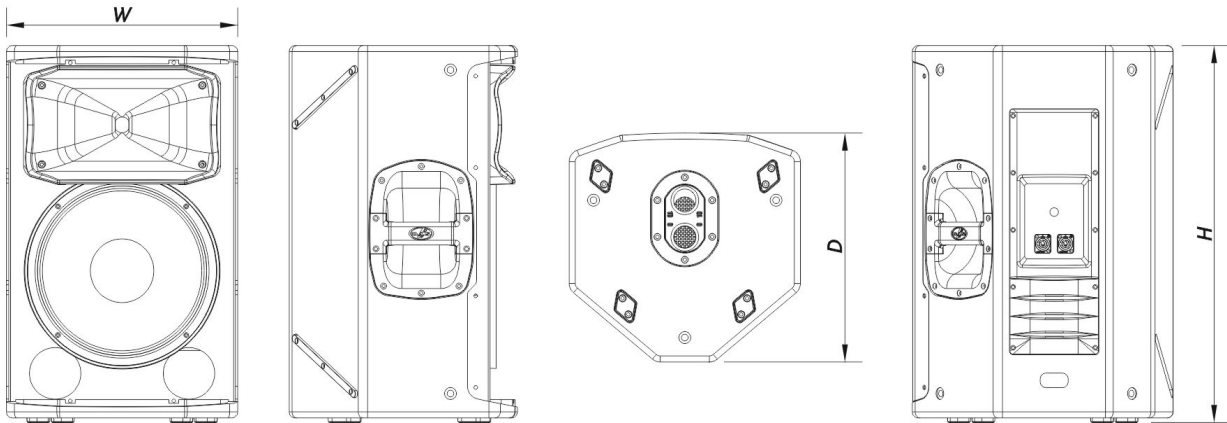

### Enclosure

Enclosure Construction	Birch Plywood
Enclosure Geometry	Trapezoidal
Rigging	M10 Rigging Points
Finish	ISO-flex Paint
Color	Black
Depth	380 mm (15,0 in)
Dimensions ( H x W x D )	620 x 380 x 380 mm 24,4 x 15,0 x 15,0 in

### DIMENSIONS