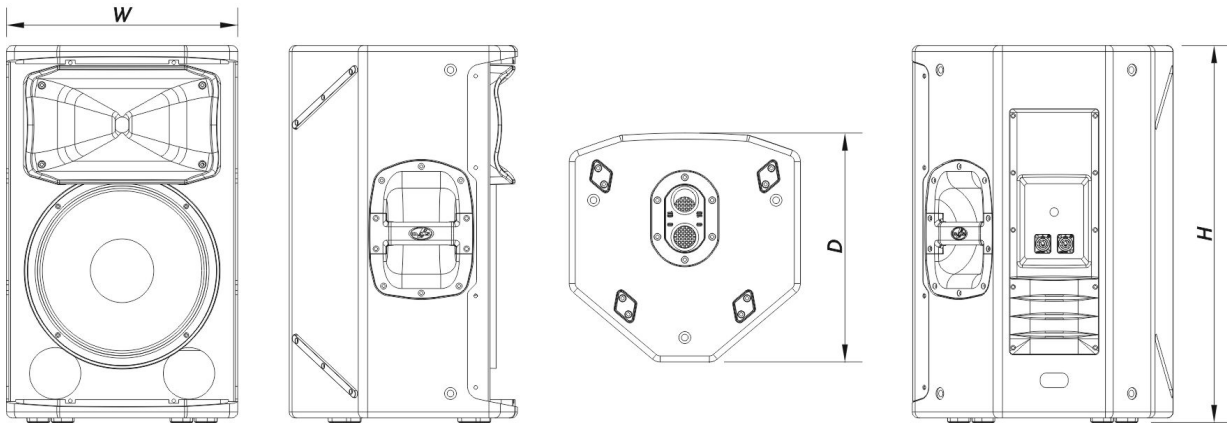

### Enclosure

|                          |   |
|--------------------------|---|
| Enclosure Construction   | Birch Plywood                               |
| Enclosure Geometry       | Trapezoidal                                 |
| Rigging                  | M10 Rigging Points                          |
| Finish                   | ISO-flex Paint                              |
| Color                    | Black                                       |
| Depth                    | 380 mm (15,0 in)                            |
| Dimensions ( H x W x D ) | 620 x 380 x 380 mm<br>24,4 x 15,0 x 15,0 in |

### DIMENSIONS