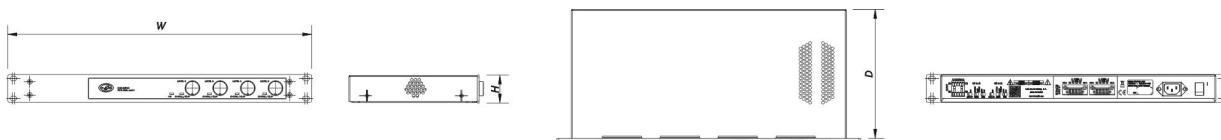

INTEGRAL-A404

DAS Audio Group, S.L. - C/ Islas Baleares 24 - 46988
Fuente del Jarro - Valencia - Spain - Tel. +34961340860
Updated (DD/MM/YYYY): 15/11/2024

SOUND WITH SOUL

Dimensions-Weight

Dimensions (H x W x D)	44 x 483 x 208 mm 1,7 x 19,0 x 8,2 in
Net Weight	2,9 kg (6,4 lb)

Shipping

Carton Dimensions (H x W x D)	130 x 525 x 315 mm 5,1 x 20,7 x 12,4 in
Shipping Weight	3,5 kg (7,6 lb)

DIMENSIONS

ORDERING INFORMATION

Model	Description	P/N
System		
INTEGRAL-A404		10721100
Replacement Parts		
S-A2	Power Module	20406643
T-PSU	Power Supply	20406642