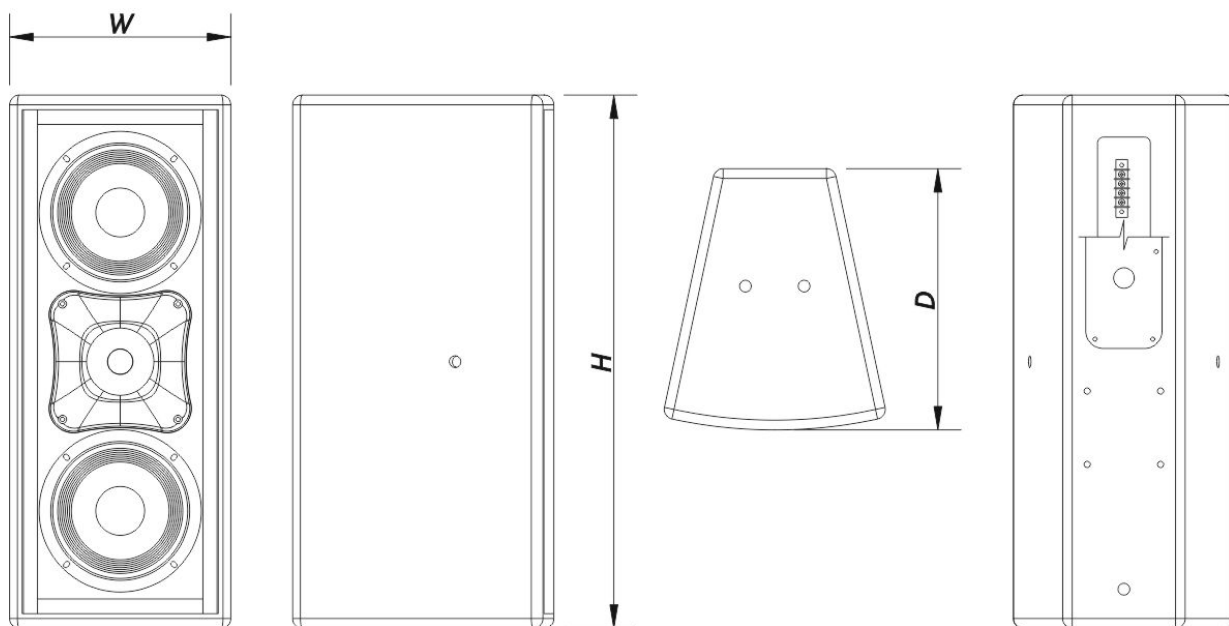

ORDERING INFORMATION

Model	Description	P/N
System		
WR-8826-TDXW		10428121
Replacement Parts		
6B	Cone Transducer	20208260
BC-88	Horn	30003945
F-WR8826	Filter	30005704
M-1	Transducer	20208250
Accessories		
ANL-2	Rigging Accessories	10101020
AX-SPG1	Installation & Stacking Acc.	10105050

WR 8826 TDXW

DAS Audio Group, S.L. - C/ Islas Baleares 24 - 46988
Fuente del Jarro - Valencia - Spain - Tel. +34961340860
Updated (DD/MM/YYYY): 26/06/2024