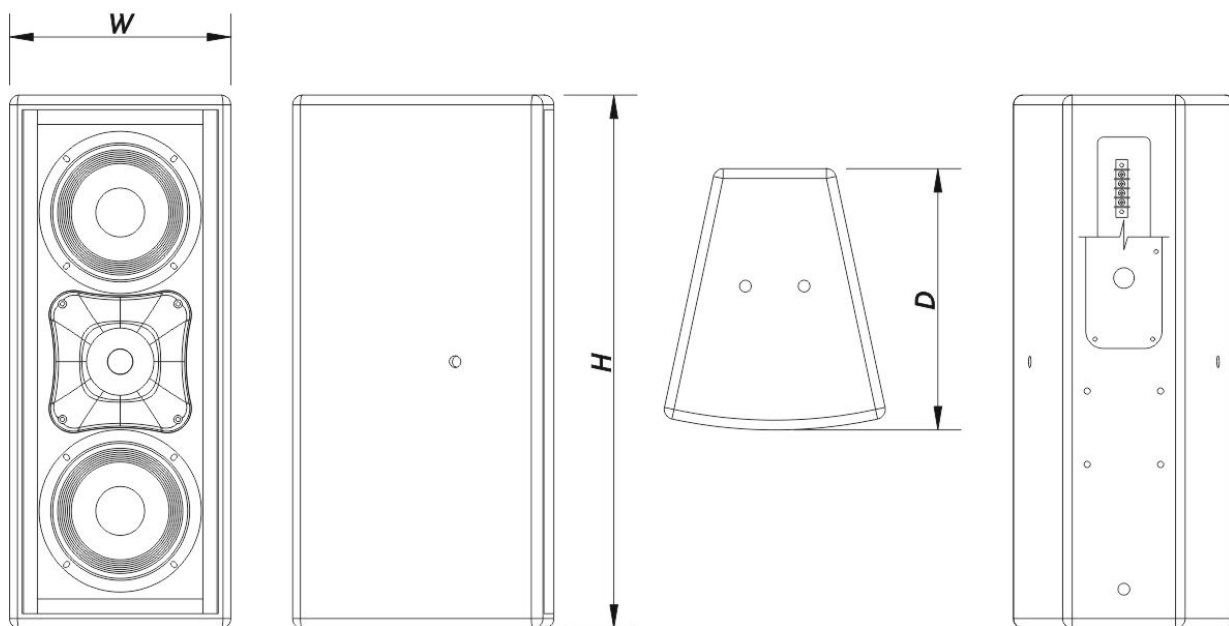

ORDERING INFORMATION

Model	Description	P/N
System		
WR-8826-TDXW		10428121
Replacement Parts		
6B	Cone Transducer	20208260
BC-88	Horn	30003945
F-WR8826	Filter	30005704
M-1	Transducer	20208250
Accessories		
ANL-2	Rigging Accessories	10101020
AX-SPG1	Installation & Stacking Acc.	10105050

WR-8826-TDXW

DAS Audio Group, S.L. - C/ Islas Baleares 24 - 46988
Fuente del Jarro - Valencia - Spain - Tel. +34961340860
Updated (DD/MM/YYYY): 17/09/2024