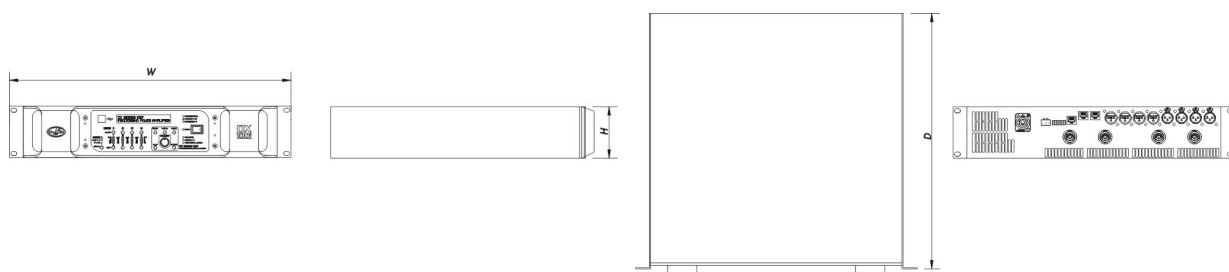

Speaker Output Connector	4 x speakON
Current Draw 230 V / 115 V	7.5 A / 15.0 A
Certification Number	NRTL: NA201811002, CNEMKO: NA201811002

Abmessungen-Gewicht

Abmessungen (H x B x T)	88 x 485 x 425 mm 3,5 x 19,0 x 16,7 in
Nettogewicht	10,9 kg (24,0 lb)

Versand

Verpackungsabmessungen (H x W x D)	250 x 610 x 600 mm 9,8 x 24,0 x 23,6 in
Verpackungsgewicht	12,4 kg (27,3 lb)

ABMESSUNGEN

BESTELLINFORMAT IONEN

Modell	Beschreibung	P/N
System		

DX-1001-115

DAS Audio Group, S.L. - C/ Islas Baleares 24 - 46988
Fuente del Jarro - Valencia - Spain - Tel. +34961340860
Updated (DD/MM/YYYY): 28/11/2024