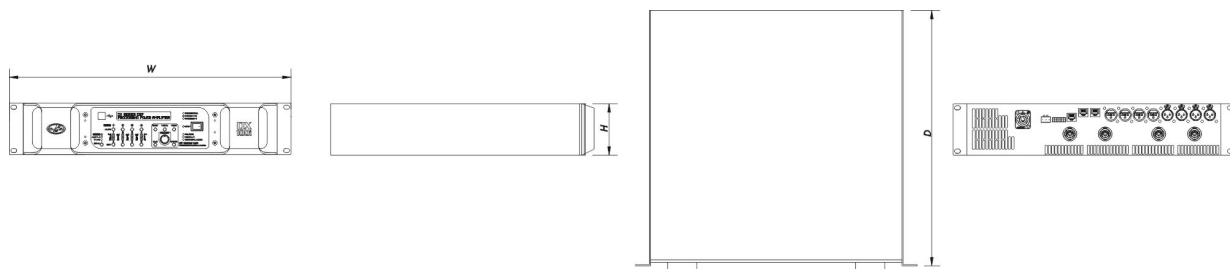

Speaker Output Connector	4 x speakON
Current Draw 230 V / 115 V	7.5 A / 15.0 A
Certification Number	NRTL: NA201811002, CNEMKO: NA201811002

Dimensions-Weight

Dimensions (H x W x D)	88 x 485 x 425 mm 3,5 x 19,0 x 16,7 in
Net Weight	10,9 kg (24,0 lb)

Shipping

Carton Dimensions (H x W x D)	250 x 610 x 600 mm 9,8 x 24,0 x 23,6 in
Shipping Weight	12,4 kg (27,3 lb)

DIMENSIONS

ORDERING INFORMATION

Model	Description	P/N
System		

DX-1001-115

DAS Audio Group, S.L. - C/ Islas Baleares 24 - 46988
Fuente del Jarro - Valencia - Spain - Tel. +34961340860
Updated (DD/MM/YYYY): 05/08/2024