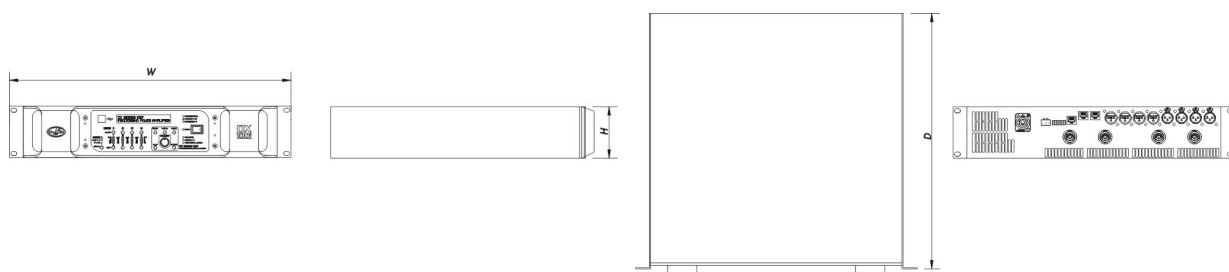

Speaker Output Connector	4 x speakON
Current Draw 230 V / 115 V	7.5 A / 15.0 A
Certification Number	NRTL: NA201811002, CNEMKO: NA201811002

Dimensões-Peso

Dimensões (A x L x P)	88 x 485 x 425 mm 3,5 x 19,0 x 16,7 in
Peso Neto	10,9 kg (24,0 lb)

Envio

Dimensões da Embalagem (A x L x P)	250 x 610 x 600 mm 9,8 x 24,0 x 23,6 in
Peso de Expedição	12,4 kg (27,3 lb)

DIMENSÕES

INFORMAÇÕES SOBRE PEDIDOS

Modelo	Descrição	P/N
Sistema		

DX-1001-115

DAS Audio Group, S.L. - C/ Islas Baleares 24 - 46988
Fuente del Jarro - Valencia - Spain - Tel. +34961340860
Updated (DD/MM/YYYY): 05/08/2024

SOUND WITH SOUL