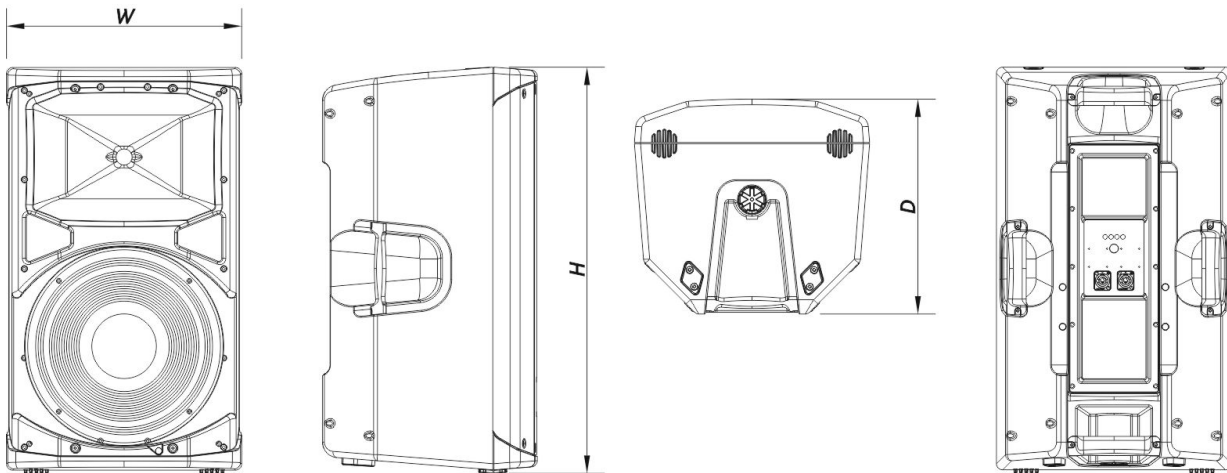

Connectors

Audio Input Connector	1 x speakON NL4
Audio Output Connector	1 x speakON NL4

Enclosure

Enclosure Construction	Polypropylene
Enclosure Geometry	Trapezoidal
Rigging	M8 Rigging Points
Color	Black
Depth	350 mm (13,8 in)
Dimensions (H x W x D)	655 x 380 x 350 mm 25,8 x 15,0 x 13,8 in
Net Weight	16,5 kg (36,4 lb)

Shipping

Carton Dimensions (H x W x D)	750 x 450 x 415 mm 29,5 x 17,7 x 16,3 in
Shipping Weight	19,5 kg (43,0 lb)

DIMENSIONS

ORDERING INFORMATION

Model	Description	P/N
System		
ALTEA-712		10404890

Replacement Parts