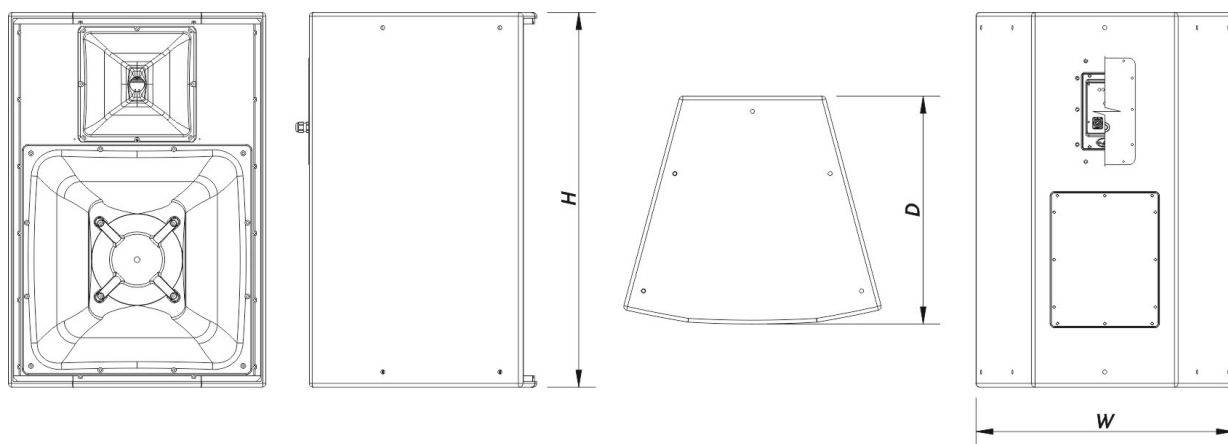

Connectors

Audio Input Connector	1 x speakON NL4 Covered Barrier Strip Terminals
Audio Output Connector	1 x speakON NL4 Covered Barrier Strip Terminals

Enclosure

Enclosure Construction	Birch Plywood
Enclosure Geometry	Trapezoidal
Rigging	M10 Rigging Points
Finish	Fiberglass
Color	Black
Depth	720 mm (28,4 in)
Dimensions (H x W x D)	990 x 685 x 720 mm 39,0 x 27,0 x 28,4 in
Net Weight	62,5 kg (137,8 lb)

Shipping

Carton Dimensions (H x W x D)	1.070 x 650 x 745 mm 42,1 x 25,6 x 29,3 in
Shipping Weight	67,5 kg (148,8 lb)

DIMENSIONS

ORDERING INFORMATION

Model	Description	P/N
-------	-------------	-----

System