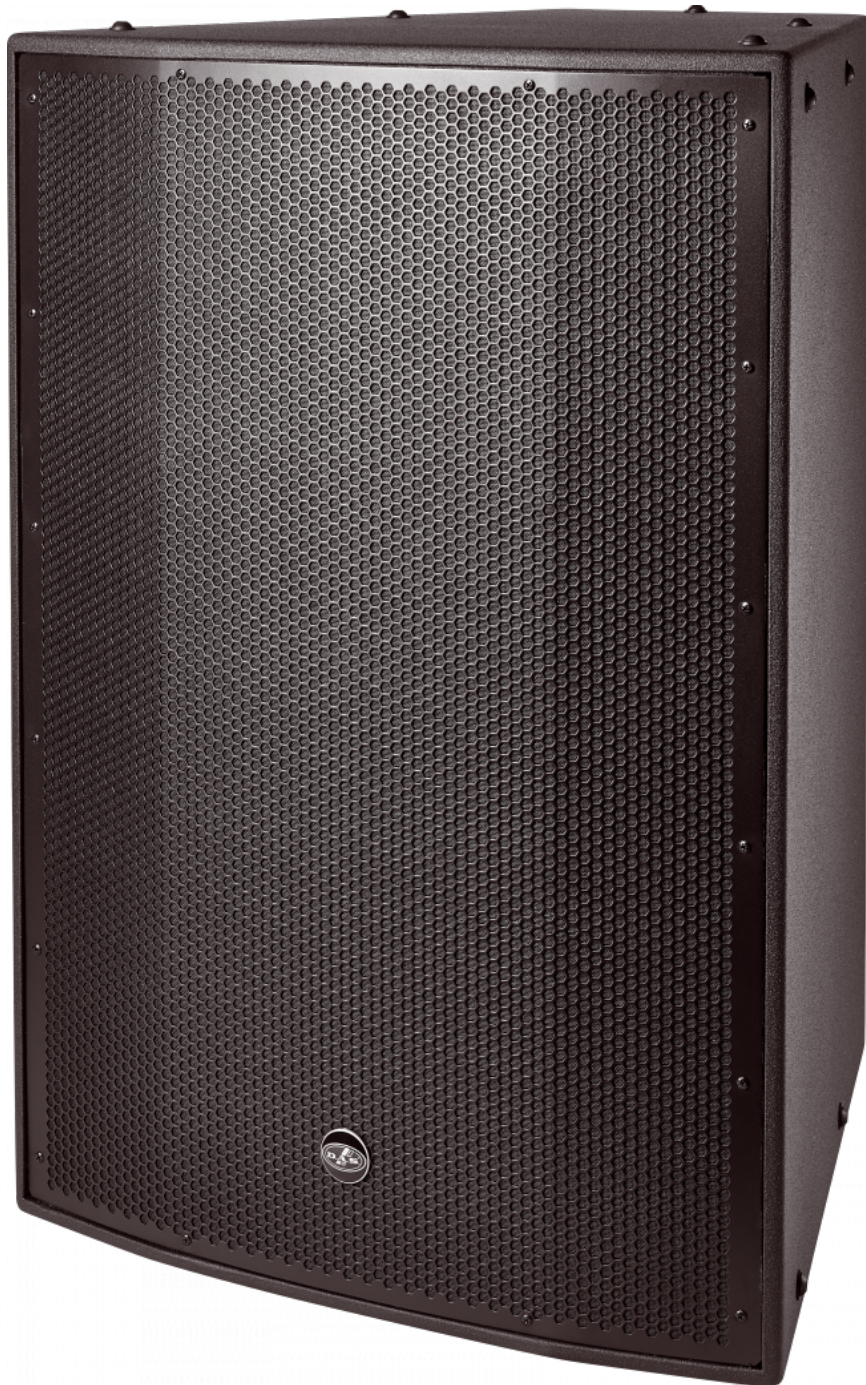

HQ series

HQ 112.43 CX

DAS Audio Group, S.L. - C/ Islas Baleares 24 - 46988
Fuente del Jarro - Valencia - Spain - Tel. +34961340860
Updated (DD/MM/YYYY): 26/06/2024

SOUND WITH SOUL

KEY FEATURES

- Two-way long-throw system
- Horn loaded 12" low frequency loudspeaker
- CX finish (ISO-flex) for covered exposure
- M-78N neodymium compression driver
- Selectable passive/bi-amplified operating modes
- Tight 40° x 30° coverage angles
- Rotatable horns
- Stainless steel rigging kit

DESCRIPTION

The HQ-112.43 is offered in two exposure ratings-“covered exposure” (CX) for applications where cabinets are covered or protected, and “direct exposure” (DX) where cabinets are unprotected and directly exposed to the environment. The CX versions are protected with a thick ISO-flex coating on both the exterior and interior surfaces. The DX versions augment the protection rating by employing a fiberglass exterior and a gel coat sealed interior. Both versions are rated IP54.

Connectors

Audio Input Connector	1 x speakON NL4 Covered Barrier Strip Terminals
Audio Output Connector	1 x speakON NL4 Covered Barrier Strip Terminals

Enclosure

Enclosure Construction	Birch Plywood
Enclosure Geometry	Trapezoidal
Rigging	M10 Rigging Points
Finish	Fiberglass
Color	Black
Depth	720 mm (28,4 in)
Dimensions (H x W x D)	990 x 685 x 720 mm 39,0 x 27,0 x 28,4 in
Net Weight	62,5 kg (137,8 lb)