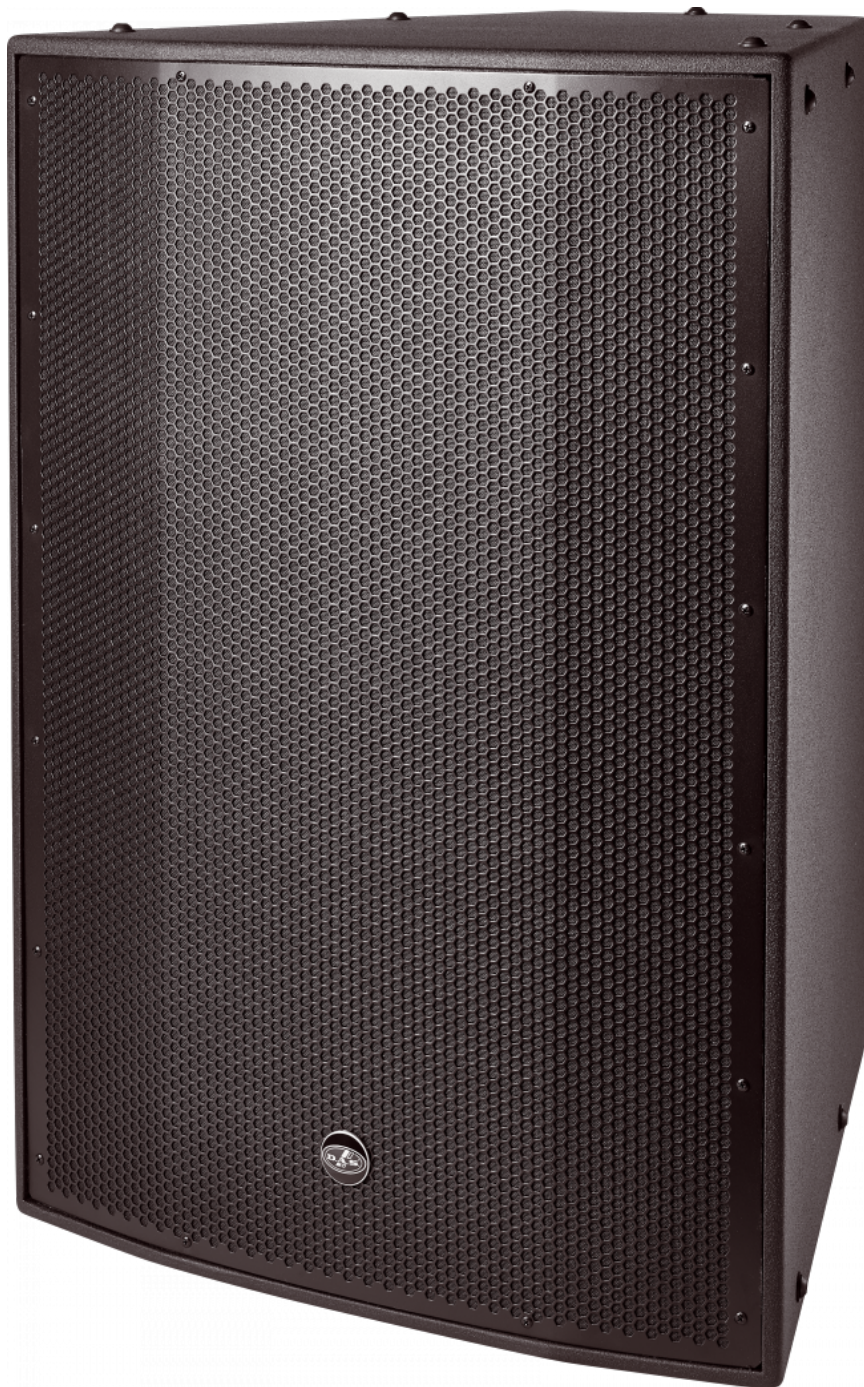

HQ series

HQ-112.43-CX

DAS Audio Group, S.L. - C/ Islas Baleares 24 - 46988
Fuente del Jarro - Valencia - Spain - Tel. +34961340860
Updated (DD/MM/YYYY): 11/10/2024

SOUND WITH SOUL

KEY FEATURES

- Two-way long-throw system
- Horn loaded 12" low frequency loudspeaker
- CX finish (ISO-flex) for covered exposure
- M-78N neodymium compression driver
- Selectable passive/bi-amplified operating modes
- Tight 40° x 30° coverage angles
- Rotatable horns
- Stainless steel rigging kit

DESCRIPTION

The HQ-112.43 is offered in two exposure ratings-“covered exposure” (CX) for applications where cabinets are covered or protected, and “direct exposure” (DX) where cabinets are unprotected and directly exposed to the environment. The CX versions are protected with a thick ISO-flex coating on both the exterior and interior surfaces. The DX versions augment the protection rating by employing a fiberglass exterior and a gel coat sealed interior. Both versions are rated IP54.

Connectors

Audio Input Connector	1 x speakON NL4 Covered Barrier Strip Terminals
Audio Output Connector	1 x speakON NL4 Covered Barrier Strip Terminals

Enclosure

Enclosure Construction	Birch Plywood
Enclosure Geometry	Trapezoidal
Rigging	M10 Rigging Points
Finish	Fiberglass
Color	Black
Depth	720 mm (28,4 in)
Dimensions (H x W x D)	990 x 685 x 720 mm 39,0 x 27,0 x 28,4 in
Net Weight	62,5 kg (137,8 lb)