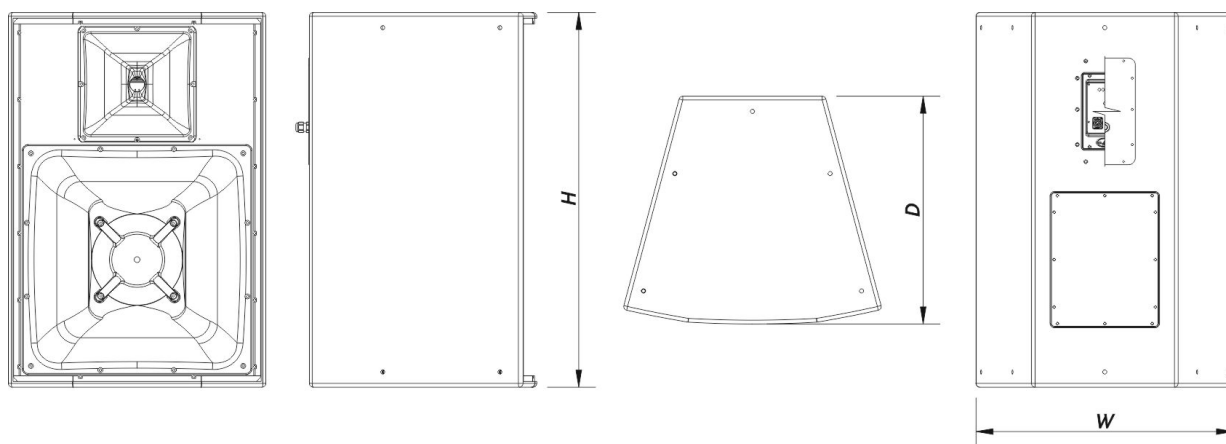

Connectors

Audio Input Connector	1 x speakON NL4 Covered Barrier Strip Terminals
Audio Output Connector	1 x speakON NL4 Covered Barrier Strip Terminals

Enclosure

Enclosure Construction	Birch Plywood
Enclosure Geometry	Trapezoidal
Rigging	M10 Rigging Points
Finish	Fiberglass
Color	Black
Depth	720 mm (28,4 in)
Dimensions (H x W x D)	990 x 685 x 720 mm 39,0 x 27,0 x 28,4 in
Net Weight	62,5 kg (137,8 lb)

Shipping

Carton Dimensions (H x W x D)	1.070 x 650 x 745 mm 42,1 x 25,6 x 29,3 in
Shipping Weight	67,5 kg (148,8 lb)

DIMENSIONS

ORDERING INFORMATION

Model	Description	P/N
-------	-------------	-----

System