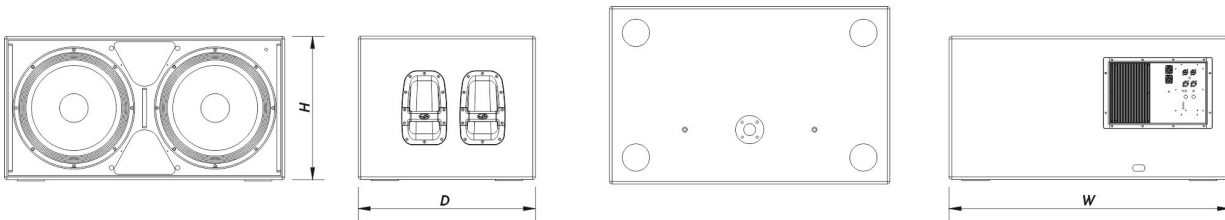

Net Weight 68,5 kg (151,0 lb)

Components

LF Driver 18LX

Shipping

Carton Dimensions (H x W x D) 1.180 x 730 x 610 mm
46,5 x 28,7 x 24,0 in

Shipping Weight 73,5 kg (162,0 lb)

DIMENSIONS

ORDERING INFORMATION

Model	Description	P/N

System

EVENT-218A		10429060

Replacement Parts

18LX	Cone Transducer	10214270
DIGIMOD-2000	Amplifier	30008110
DSP-EVENT-218A	Dsp	20406400

EVENT-218A

DAS Audio Group, S.L. - C/ Islas Baleares 24 - 46988
Fuente del Jarro - Valencia - Spain - Tel. +34961340860
Updated (DD/MM/YYYY): 23/01/2025