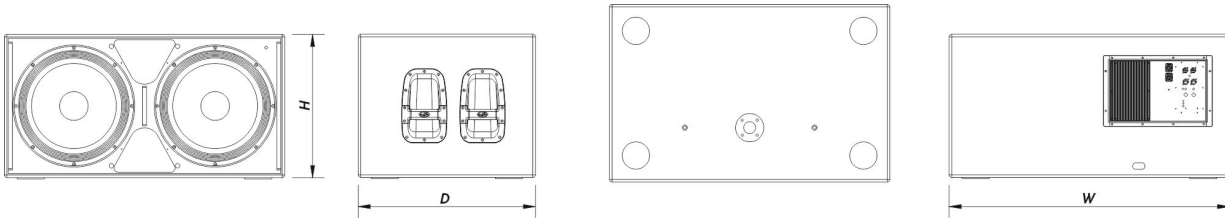

Net Weight 68,5 kg (151,0 lb)

Components

LF Driver 18LX

Shipping

Carton Dimensions (H x W x D) 1.180 x 730 x 610 mm
46,5 x 28,7 x 24,0 in

Shipping Weight 73,5 kg (162,0 lb)

DIMENSIONS

ORDERING INFORMATION

Model	Description	P/N

System

EVENT-218A		10429060

Replacement Parts

18LX	Cone Transducer	10214270
DIGIMOD-2000	Amplifier	30008110
DSP-EVENT-218A	Dsp	20406400

EVENT 218A

DAS Audio Group, S.L. - C/ Islas Baleares 24 - 46988
Fuente del Jarro - Valencia - Spain - Tel. +34961340860
Updated (DD/MM/YYYY): 15/07/2024