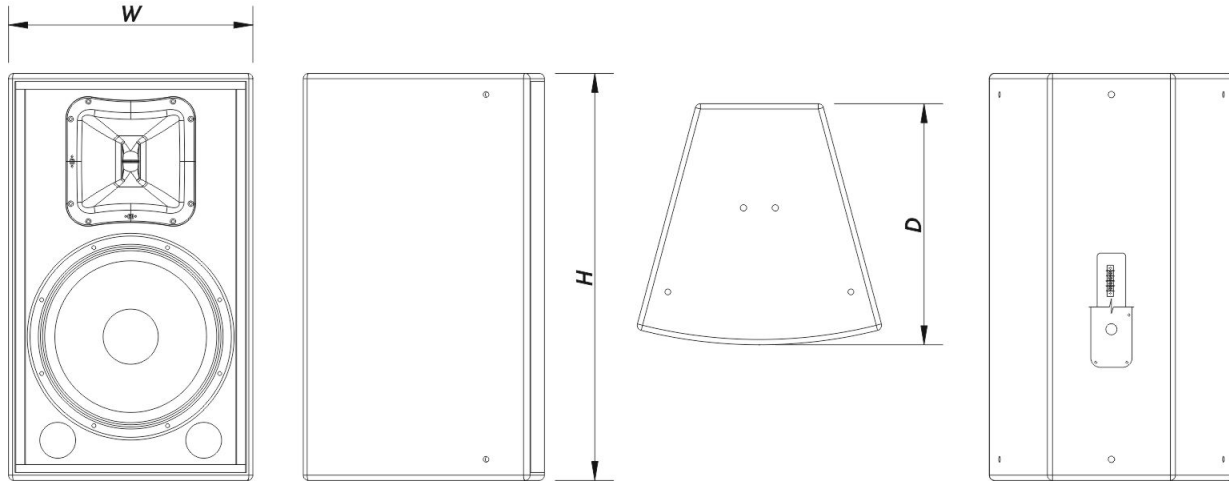

ORDERING INFORMATION

Model	Description	P/N
System		
WR-6415-DXW		10428150
Replacement Parts		
15AV	Cone Transducer	20208630
BC-64AL	Horn	30004873
F-WR6412-5	Filter	30005703
GM-15P	Recone Kit	20208100
GM-M75N	Diaphragm	20205080
M-75	Compression Driver	10208100
Accessories		
ANL-2	Rigging Accessories	10101020
AX-SPG1	Installation & Stacking Acc.	10105050

WR 6415 DXW

DAS Audio Group, S.L. - C/ Islas Baleares 24 - 46988
Fuente del Jarro - Valencia - Spain - Tel. +34961340860
Updated (DD/MM/YYYY): 26/06/2024