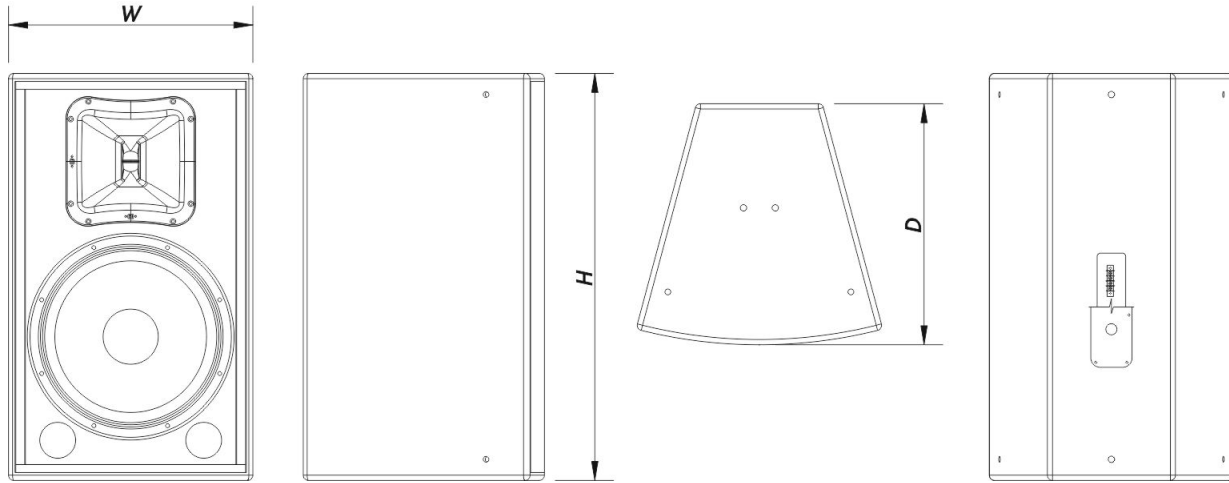

Enclosure

Enclosure Construction	Birch Plywood
Enclosure Geometry	Trapezoidal
Rigging	M10 Rigging Points
Finish	Fiberglass
Color	White
IP Rating	IP56
Depth	460 mm (18,1 in)
Dimensions (H x W x D)	775 x 465 x 460 mm 30,5 x 18,3 x 18,1 in
Net Weight	36,0 kg (79,3 lb)

Components

LF Driver	15AV
HF Driver	M-75
Horn/Waveguide	BC-64AL

Shipping

Carton Dimensions (H x W x D)	842 x 525 x 535 mm 33,1 x 20,7 x 21,1 in
Shipping Weight	39,5 kg (87,0 lb)

DIMENSIONS

WR-6415-DXW

DAS Audio Group, S.L. - C/ Islas Baleares 24 - 46988
Fuente del Jarro - Valencia - Spain - Tel. +34961340860
Updated (DD/MM/YYYY): 17/09/2024