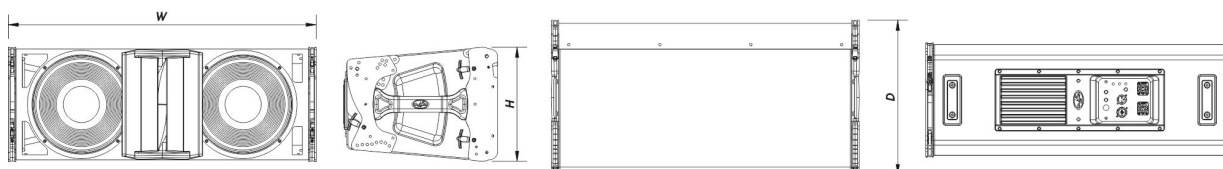

Enclosure Construction	Birch Plywood
Enclosure Geometry	Trapezoidal
Rigging	Captive Rigging System
Finish	ISO-flex Paint
Color	Black
Dimensions (H x W x D)	275 x 735 x 370 mm 10,8 x 28,9 x 14,6 in
Net Weight	32,5 kg (71,7 lb)

Components

LF Driver	10MI4
MF Driver	10MI4
HF Driver	M-75
Horn/Waveguide	BPS-90AR

Shipping

Carton Dimensions (H x W x D)	800 x 320 x 410 mm 31,5 x 12,6 x 16,1 in
Shipping Weight	34,5 kg (76,1 lb)

DIMENSIONS

EVENT 210A 115

DAS Audio Group, S.L. - C/ Islas Baleares 24 - 46988
Fuente del Jarro - Valencia - Spain - Tel. +34961340860
Updated (DD/MM/YYYY): 15/07/2024

SOUND WITH SOUL