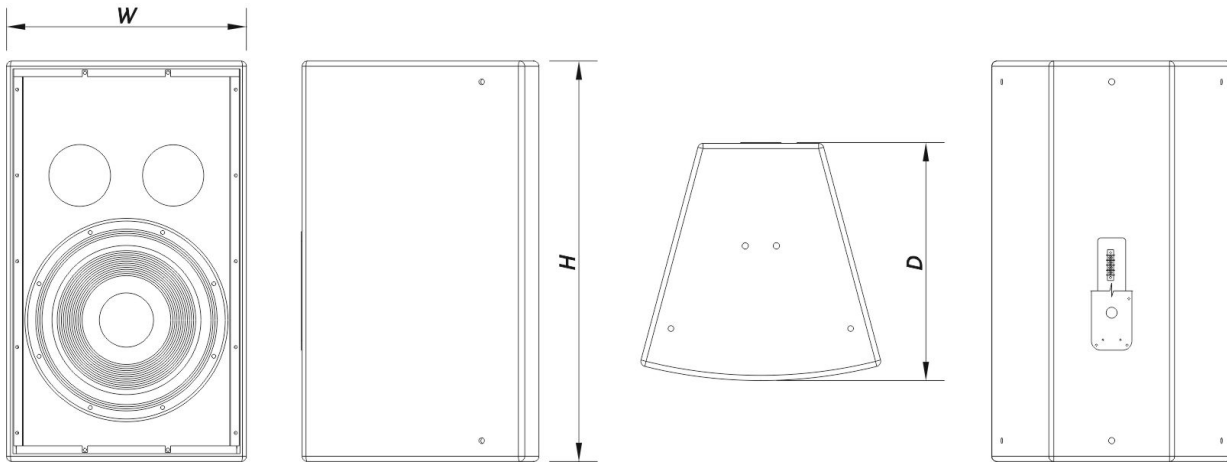

Connectors

Audio Input Connector	Covered Barrier Strip Terminals
Audio Output Connector	Covered Barrier Strip Terminals

Enclosure

Enclosure Construction	Birch Plywood
Enclosure Geometry	Rectangular
Rigging	M10 Rigging Points
Finish	ISO-flex Paint
Color	Black
IP Rating	IP54
Depth	460 mm (18,1 in)
Dimensions (H x W x D)	775 x 465 x 460 mm 30,5 x 18,3 x 18,1 in
Net Weight	33,0 kg (72,8 lb)

Shipping

Carton Dimensions (H x W x D)	870 x 550 x 530 mm 34,3 x 21,7 x 20,9 in
Shipping Weight	40,0 kg (88,0 lb)

DIMENSIONS

ORDERING INFORMATION

Model	Description	P/N
-------	-------------	-----

System

WR-151S-CX		10428190
------------	--	----------