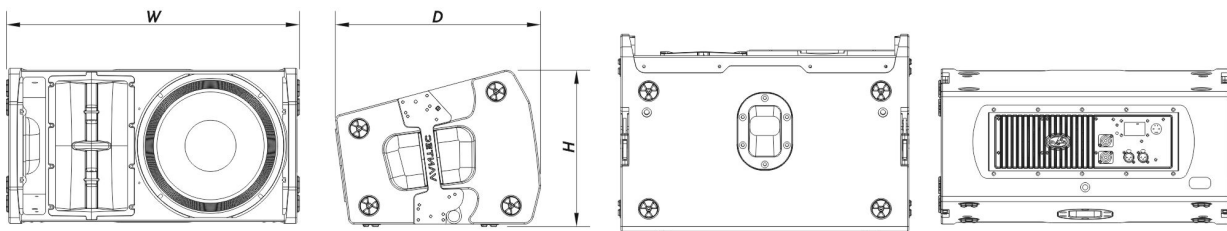

Enclosure

Enclosure Construction	Birch Plywood
Enclosure Geometry	Trapezoidal
Rigging	Captive Rigging System
Finish	ISO-flex Paint
Color	White
Dimensions (H x W x D)	335 x 625 x 440 mm 13,2 x 24,6 x 17,3 in
Net Weight	28,5 kg (62,8 lb)

Shipping

Carton Dimensions (H x W x D)	490 x 730 x 490 mm 19,3 x 28,7 x 19,3 in
Shipping Weight	29,0 kg (63,8 lb)

DIMENSIONS

ORDERING INFORMATION

Model	Description	P/N
System		
VANTEC-20A-W		10431096
Replacement Parts		
12F4C	Transducer	20208831
BC-915	Horn	20301070