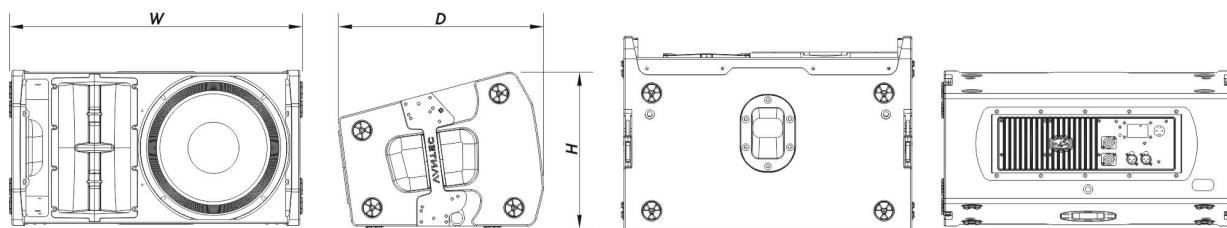

Components

LF Driver	12F4C
HF Driver	M-60
Horn/Waveguide	BC-915

Shipping

Carton Dimensions (H x W x D)	490 x 730 x 490 mm 19,3 x 28,7 x 19,3 in
Shipping Weight	29,0 kg (63,8 lb)

DIMENSIONS

ORDERING INFORMATION

Model	Description	P/N
System		
VANTEC-20A-W		10431096
Replacement Parts		
12F4C	Transducer	20208831
BC-915	Horn	20301070

VANTEC 20A W

DAS Audio Group, S.L. - C/ Islas Baleares 24 - 46988
Fuente del Jarro - Valencia - Spain - Tel. +34961340860
Updated (DD/MM/YYYY): 26/06/2024

SOUND WITH SOUL